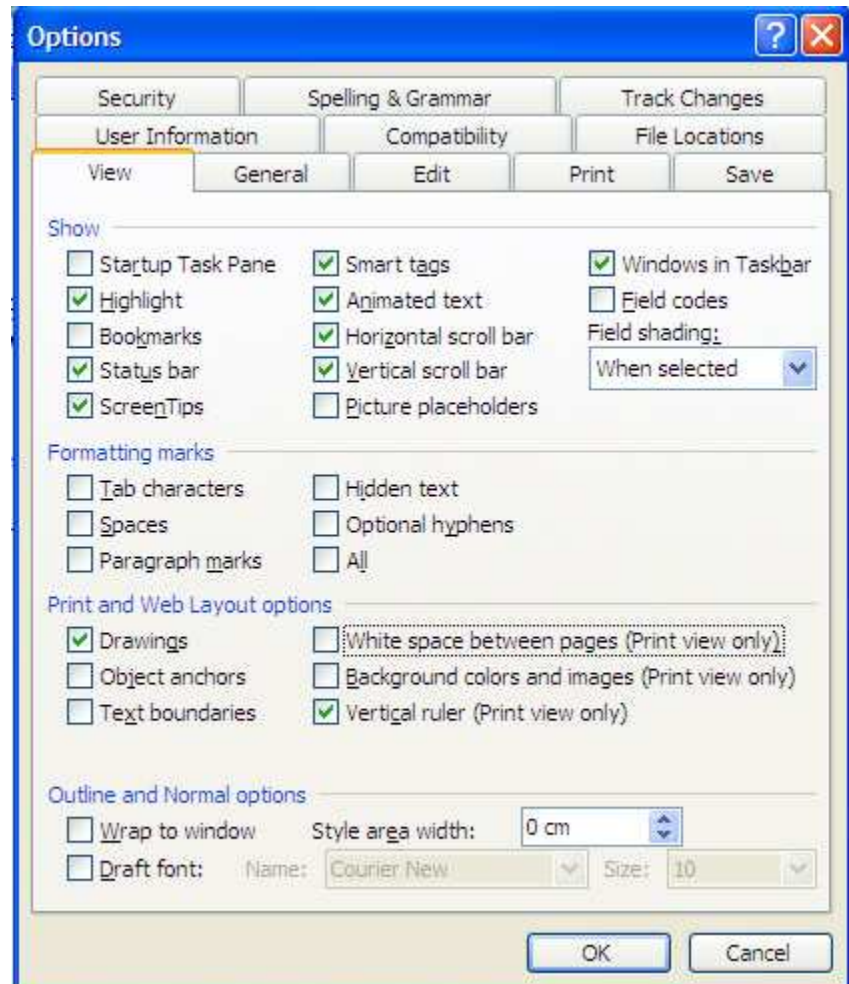

HAS YOUR CURSOR SUDDENLY STARTED TO APPEAR AT THE TOP OF THE PAGE IN WORD?

To stop the cursor appearing in the Header (at the top of the page) which can cause some strange effects carry out the following steps to rectify the problem:

In the menu click on
Tools
then select
Options

Click the left mouse in the box beside the 'White space between pages (Print view only)'

Then Click OK