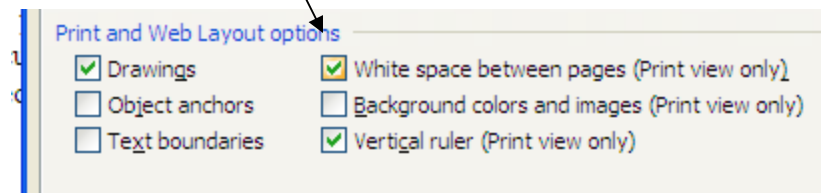

Close Word

Now when you re-open Word the cursor will appear in the correct position on the page